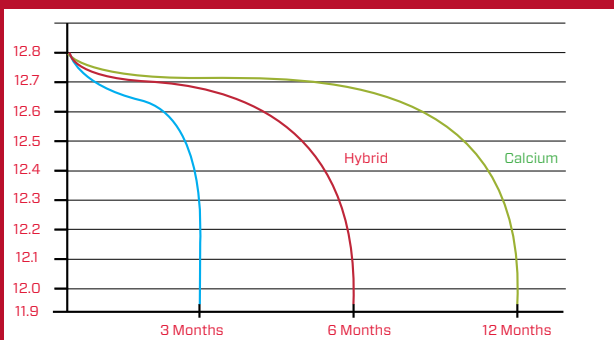

Battery Performance

Probe batteries calcium plates offer a longer shelf life due to low shelf discharge rates.

DISCHARGE

TEMPERATURE DISCHARGE