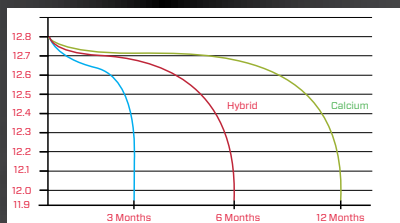

### BATTERY PERFORMANCE

Probe batteries calcium plates offer a longer shelf life due to low self discharge rates.

DISCHARGE

TEMPERATURE DISCHARGE