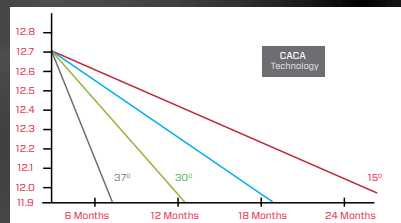

### BATTERY PERFORMANCE

Probe batteries calcium plates offer a longer shelf life due to low self discharge rates.

DISCHARGE

TEMPERATURE DISCHARGE